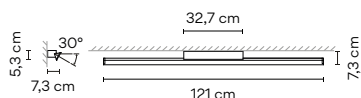

5987

Finishes	LED temperature colour
● 11/ __ Black (NCS S 8500-N)	/1 _ 2700 K CRI >90 1560 lm 144 lm/W
● 23/ __ Warm White (NCS S 0502-Y50R)	/3 _ 3500 K CRI >90 1920 lm 178 lm/W
● 25/ __ Beige D1 (NCS S 4005-Y50R)	

Control

5987 __ / _ 1
DALI

5985 __ / _ 3
1-10V

5985 __ / _ Z
Casambi (Remote)

Materials

Profile: Aluminum. Difuser: PMMA & Silicone.
Canopy: Aluminum.

Light Source and electronics

1 x LED STRIP 10,8 W 600 mA
Constant Current 600 mA
220-240V 50/60Hz

Packaging

1 Box 1,5 x 0,1 x 0,1 m
Vol 0,015 m³
Gross weight 3,1 Kg Net weight 1,6 Kg

Notes

Central canopy with module
LED inclined 30°