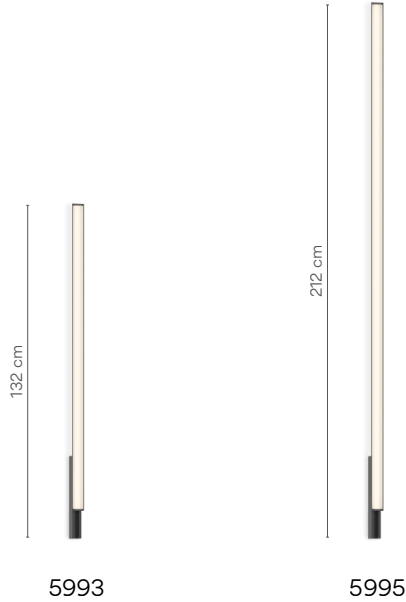

Vertical Wall

5993

1. **Finishes**
2. 11/ __ Black (NCS S 8500-N)
   - 23/ __ Warm White (NCS S 0502-Y50R)
   - 25/ __ Beige D1 (NCS S 4005-Y50R)

1. **LED temperature colour**
2. /1 _ 2700 K CRI >90 1560 lm 144 lm/W
   - /3 _ 3500 K CRI >90 1920 lm 178 lm/W

1. **Control**
2. 5993 __ / _ 1 DALI
   - 5993 __ / _ 3 1-10V
   - 5993 __ / _ Z Casambi (Remote)

Materials
Profile: Aluminum. Difuser: PMMA & Silicone.
Canopy: Aluminum.

Light Source and electronics
1 x LED STRIP 10,8W 600 mA
Constant Current 600 mA
220-240V 50/60Hz

Packaging
1 Box 1,5 x 0,1 x 0,1 m
Vol 0,015 m³
Gross weight 3,1 Kg Net weight 1,6 Kg

5995

1. **Finishes**
2. 11/ __ Black (NCS S 8500-N)
   - 23/ __ Warm White (NCS S 0502-Y50R)
   - 25/ __ Beige D1 (NCS S 4005-Y50R)

1. **LED temperature colour**
2. /1 _ 2700 K CRI >90 2560 lm 119 lm/W
   - /3 _ 3500 K CRI >90 3360 lm 156 lm/W

1. **Control**
2. 5995 __ / _ 1 DALI
   - 5995 __ / _ 3 1-10V
   - 5995 __ / _ Z Casambi (Remote)

Materials
Profile: Aluminum. Difuser: PMMA & Silicone.
Canopy: Aluminum.

Light Source and electronics
1 x LED STRIP 21,6 W 600 mA
Constant Current 600 mA
220-240V 50/60Hz

Packaging
1 Box 2,3 x 0,1 x 0,1 m
Vol 0,023 m³
Gross weight 4,9 Kg Net weight 2,6 Kg