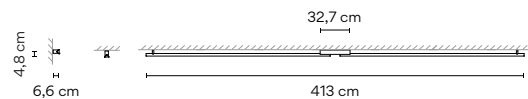

5983

1. **Finishes**
2. **11/** __ Black
     (NCS S 8500-N)
   - **23/** __ Warm White
     (NCS S 0502-Y50R)
   - **25/** __ Beige D1
     (NCS S 4005-Y50R)

LED temperature colour	
/1 _	2700 K
	CRI >90 5120 lm 119 lm/W
/3 _	3500 K
	CRI >90 6720 lm 156 lm/W

Control

5983 __ / _ 1
DALI

5983 __ / _ 3
1-10V

5983 __ / _ Z 30
Casambi (Remote)

Materials

Profile: Aluminum. Difuser: PMMA & Silicone.
Canopy: Aluminum.

Light Source and electronics

2 x LED STRIP 21,6 W 600 mA
Constant Current 1200 mA
220~240V 50/60Hz

Packaging

2 Boxes
Total Vol 0,046 m³
Gross weight 9,4 Kg Net weight 4,8 Kg