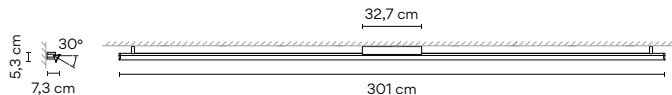

5991

Finishes	LED temperature colour
● 11/ __ Black (NCS S 8500-N)	/1 _ 2700 K CRI >90 3840 lm 119 lm/W
● 23/ __ Warm White (NCS S 0502-Y50R)	/3 _ 3500 K CRI >90 5040 lm 156 lm/W
● 25/ __ Beige D1 (NCS S 4005-Y50R)	

Control

5991 __ / _ 1
DALI

5991 __ / _ 3
1-10V

5991 __ / _ Z
Casambi (Remote)

Materials

Profile: Aluminum. Difuser: PMMA & Silicone.
Canopy: Aluminum.

Light Source and electronics

1 x LED STRIP 32,4 W 600 mA
Constant Current 600 mA
220-240V 50/60Hz

Packaging

1 Box 3,3 x 0,1 x 0,1 m
Vol 0,033 m³
Gross weight 6,9 Kg Net weight 3,6 Kg

Notes

Central canopy with module
LED inclined 30°