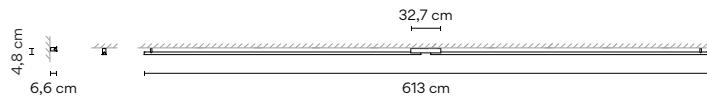

**Light Source and electronics**

2 x LED STRIP 21,6 W 600 mA  
Constant Current 1200 mA  
220~240V 50/60Hz

**Packaging**

2 Boxes  
Total Vol 0,046 m<sup>3</sup>  
Gross weight 9,4 Kg Net weight 4,8 Kg

5985